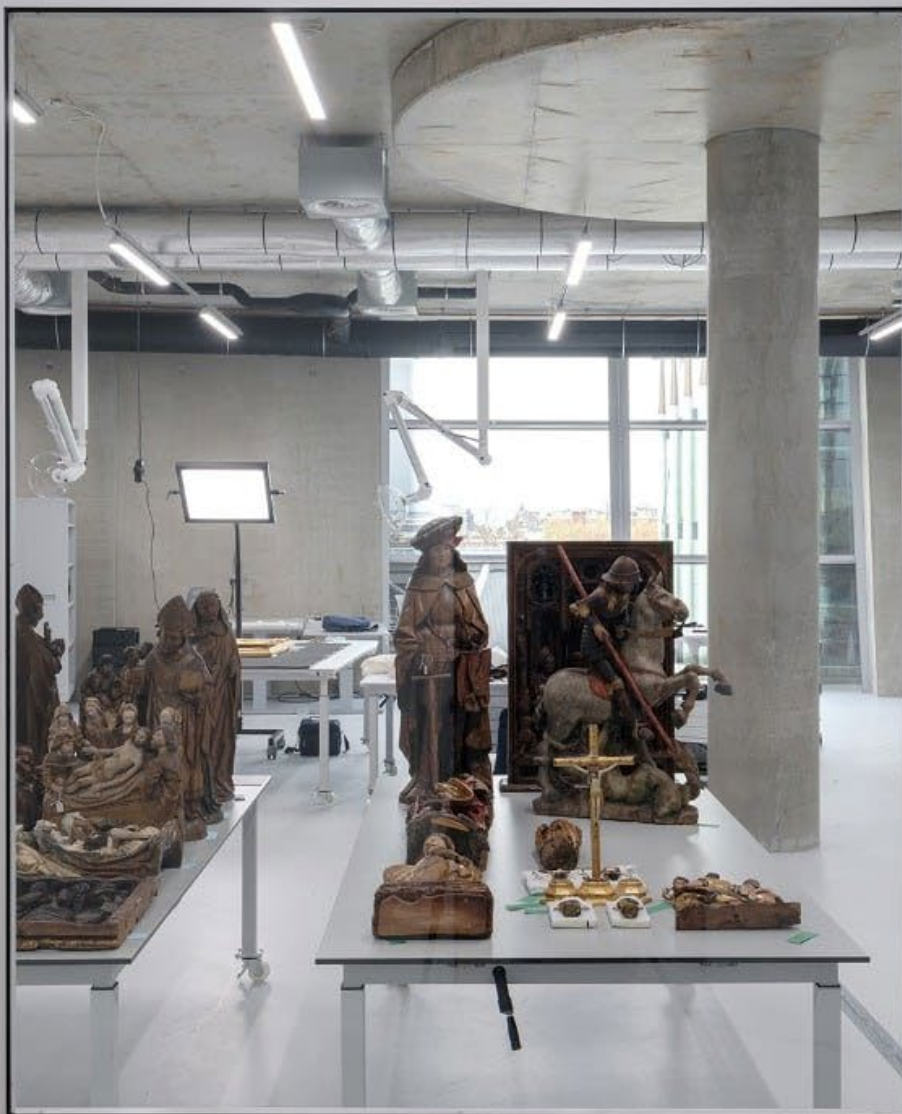

„Rethinking the art depot“

Frankfurt 2022

MVRDV

2014

151.000 ART PIECES

4% VISIBLE

96% IN DEPOT

4600 Euro m2

Zelfportret
1925
BERGEN.

95% open to the public

Incl 2000m2

Private collections

A2.03

hout, metaal, glas
en keramiek

wood, metal, glass
and ceramics